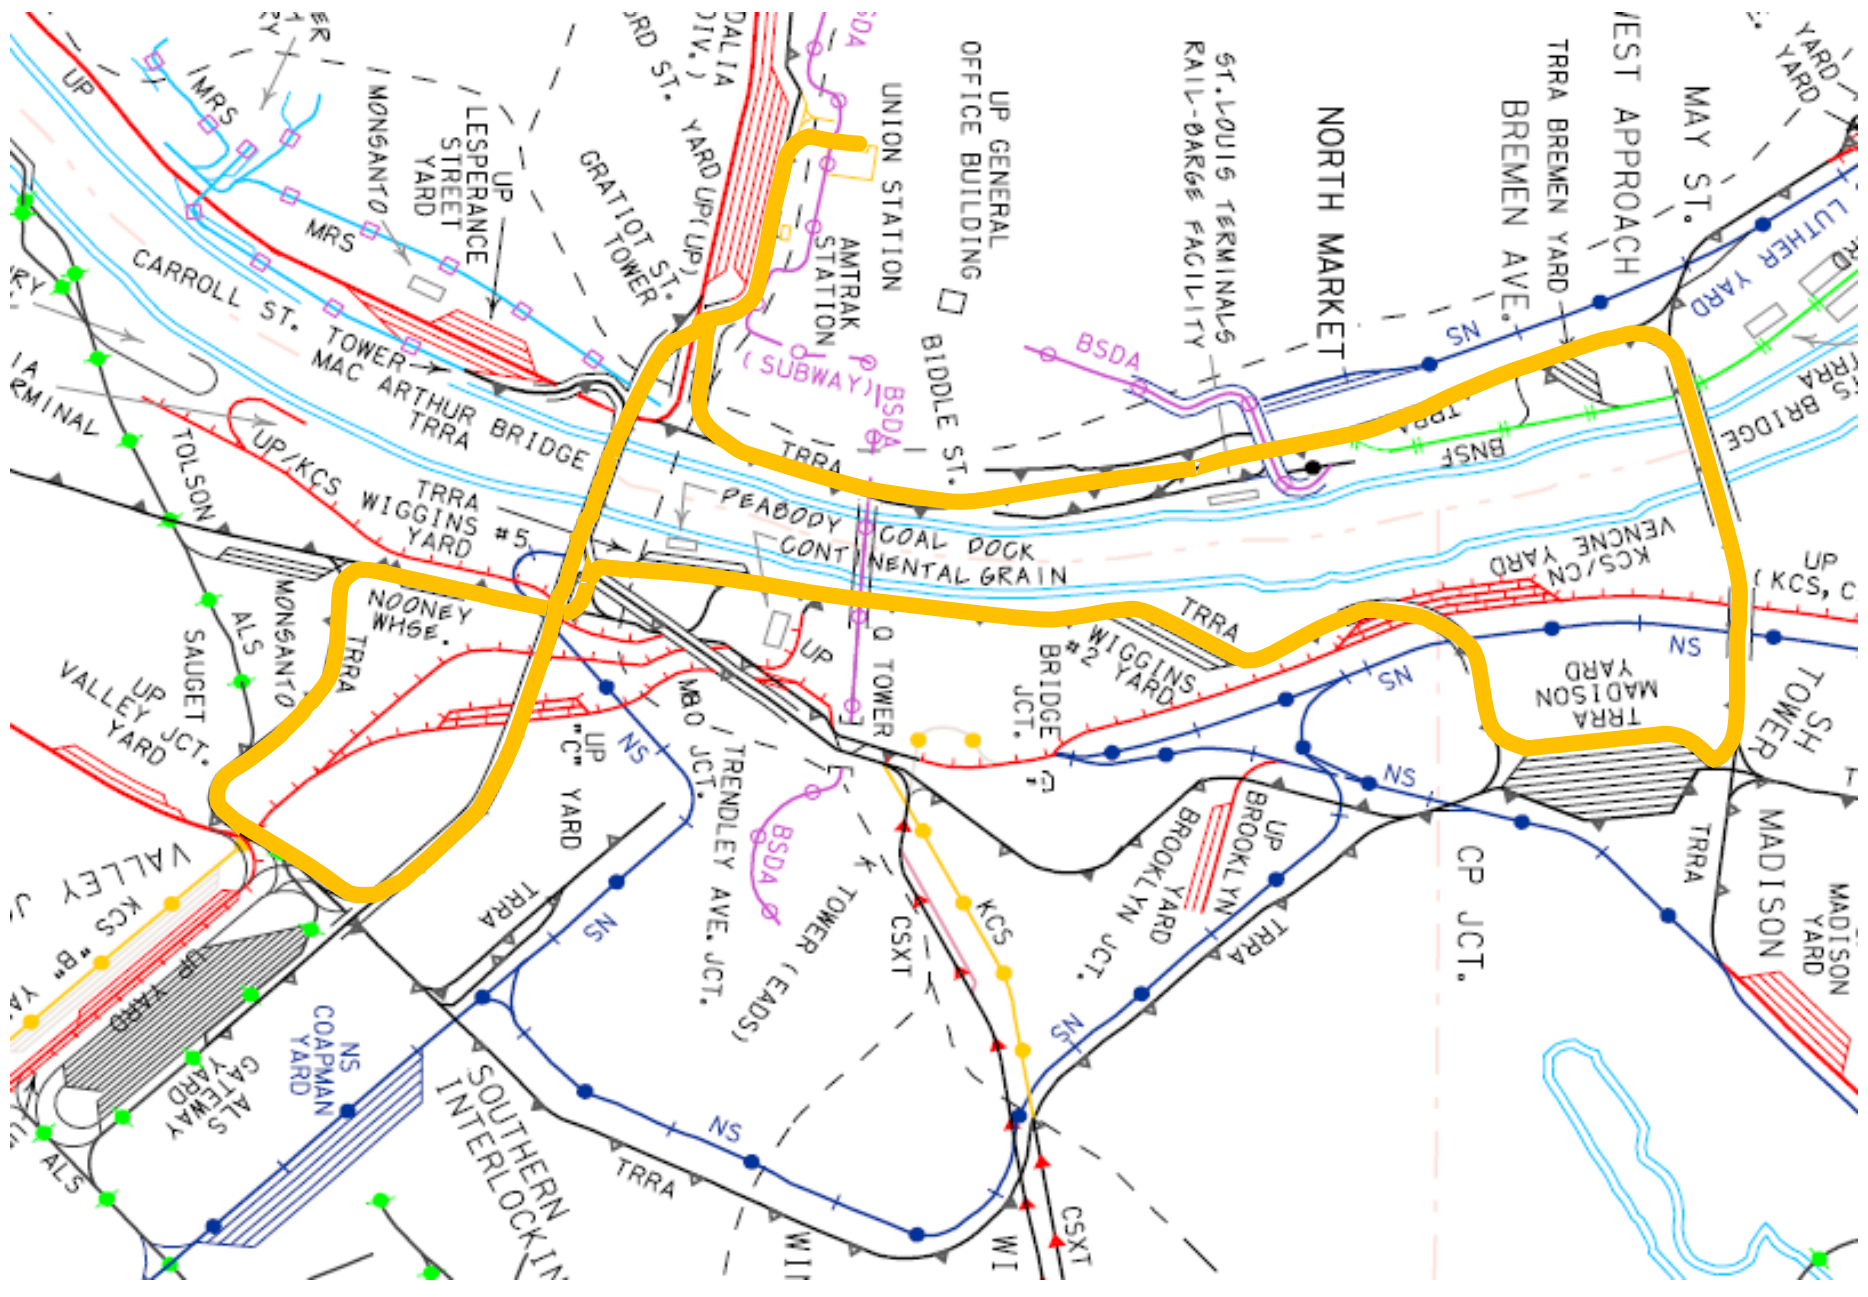

TRRA Tour Route

- ST. LOUIS TERMINAL**
- LEGEND**
- ALS ALTON & SOUTHERN
 - BNSF BURLINGTON NORTHERN SANTA FE
 - BSDA BI-STATE DEVELOPMENT AGENCY
 - CSXT CSX TRANSPORTATION
 - KCS KANSAS CITY SOUTHERN (GWMR/GWER)
 - CN CANADIAN NATIONAL
 - MRS MANUFACTURERS
 - NS NORTOLK SOUTHERN
 - UP SOUTHERN PACIFIC (SSW, UP CSL) (BEFORE MERGER)
 - TRRA SHORTLINES
 - TRRA TERMINAL RR ASSOCIATION
 - UP UNION PACIFIC

BELLEVILLE